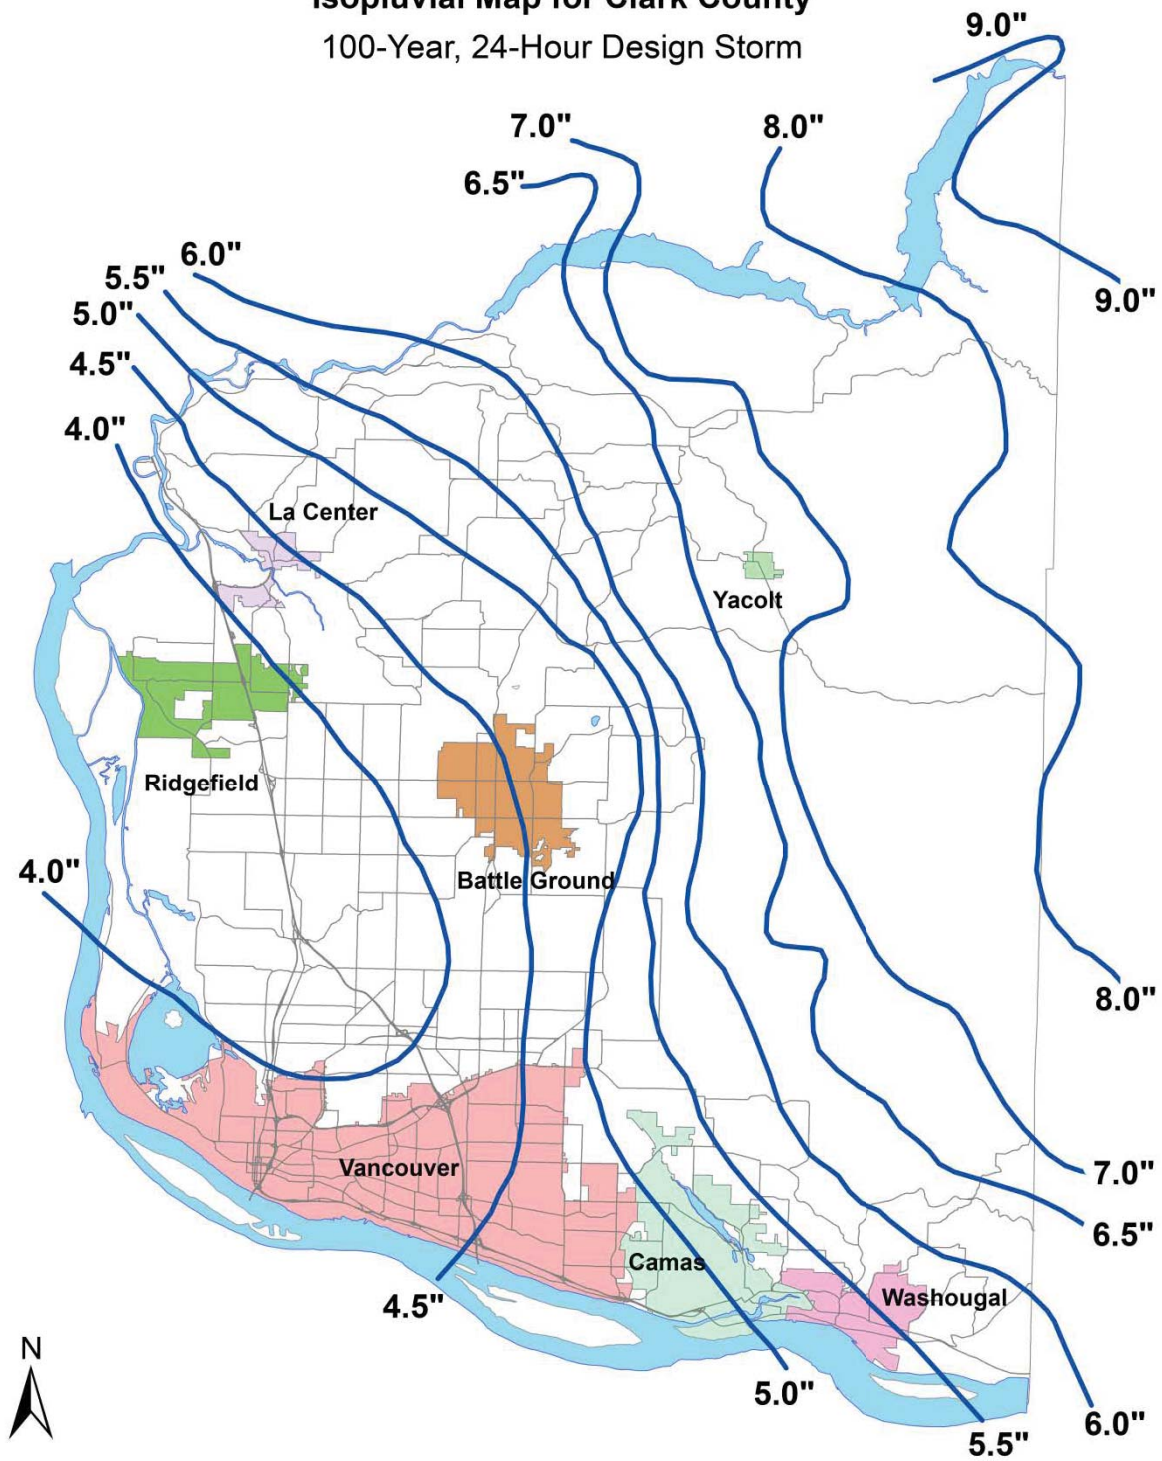

### Isopluvial Map for Clark County 2-Year, 24-Hour Design Storm

Boundaries current as of 2015

# Isopluvial Map for Clark County

### Isopluvial Map for Clark County 25-Year, 24-Hour Design Storm

## 100-Year, 24-Hour Design Storm

Boundaries current as of 2015.