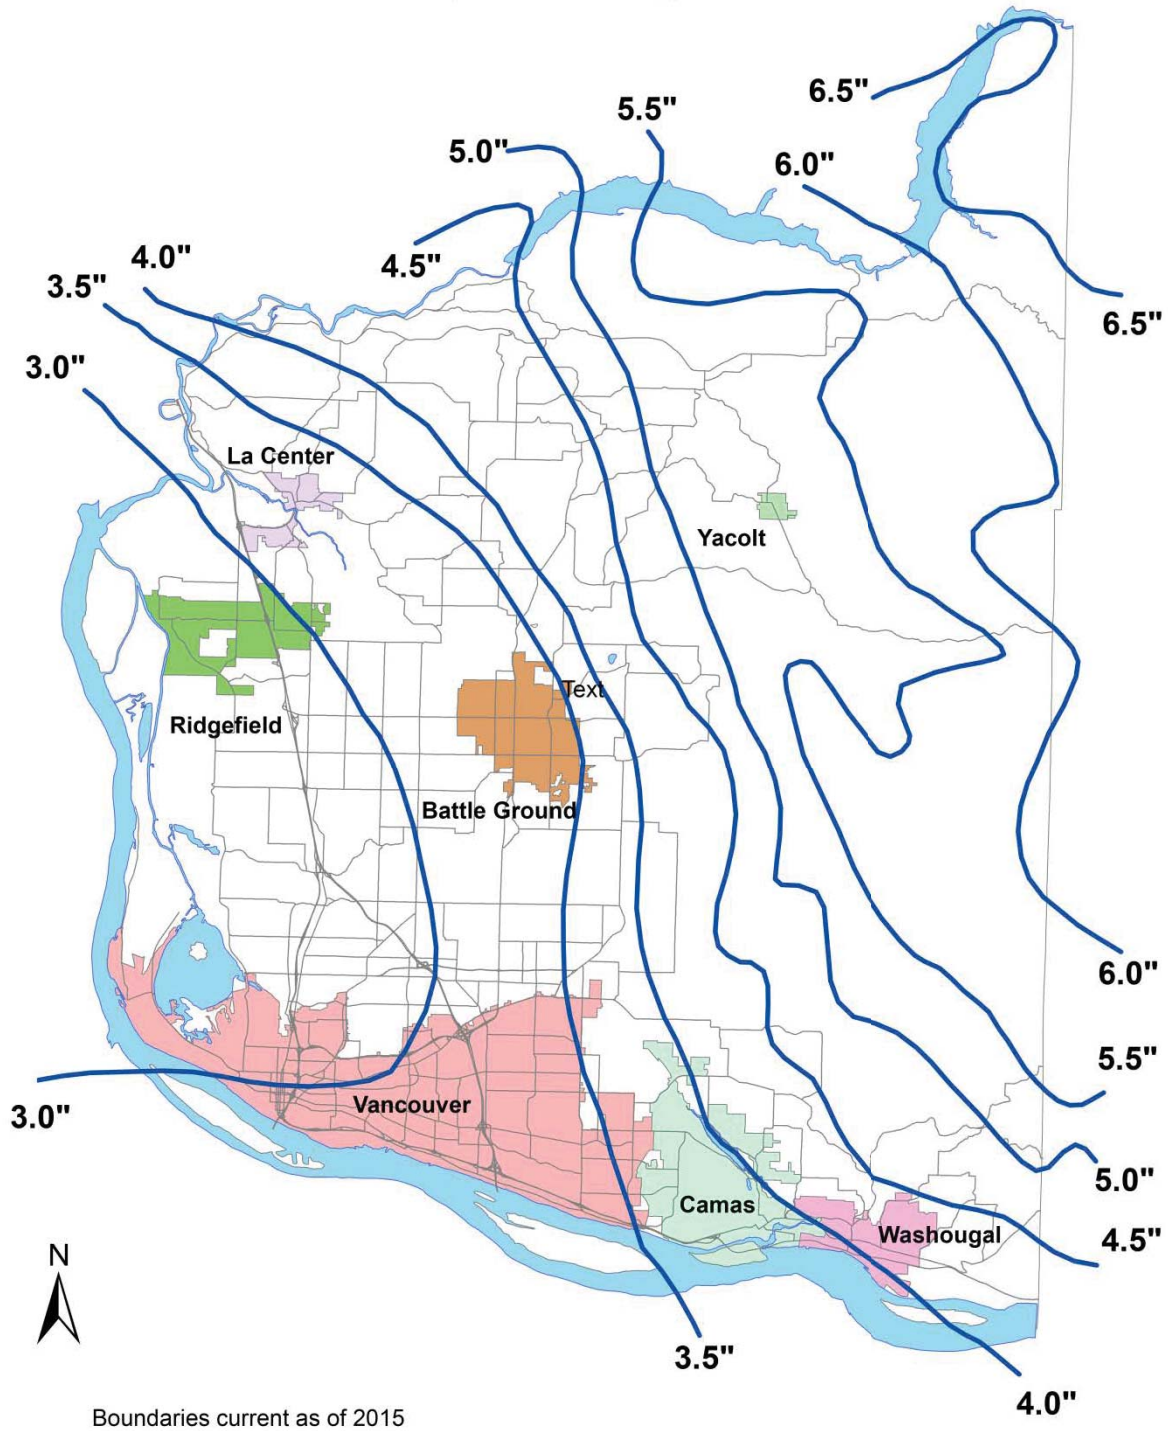

### Isopluvial Map for Clark County 2-Year, 24-Hour Design Storm

Boundaries current as of 2015

# Isopluvial Map for Clark County

### Isopluvial Map for Clark County 25-Year, 24-Hour Design Storm