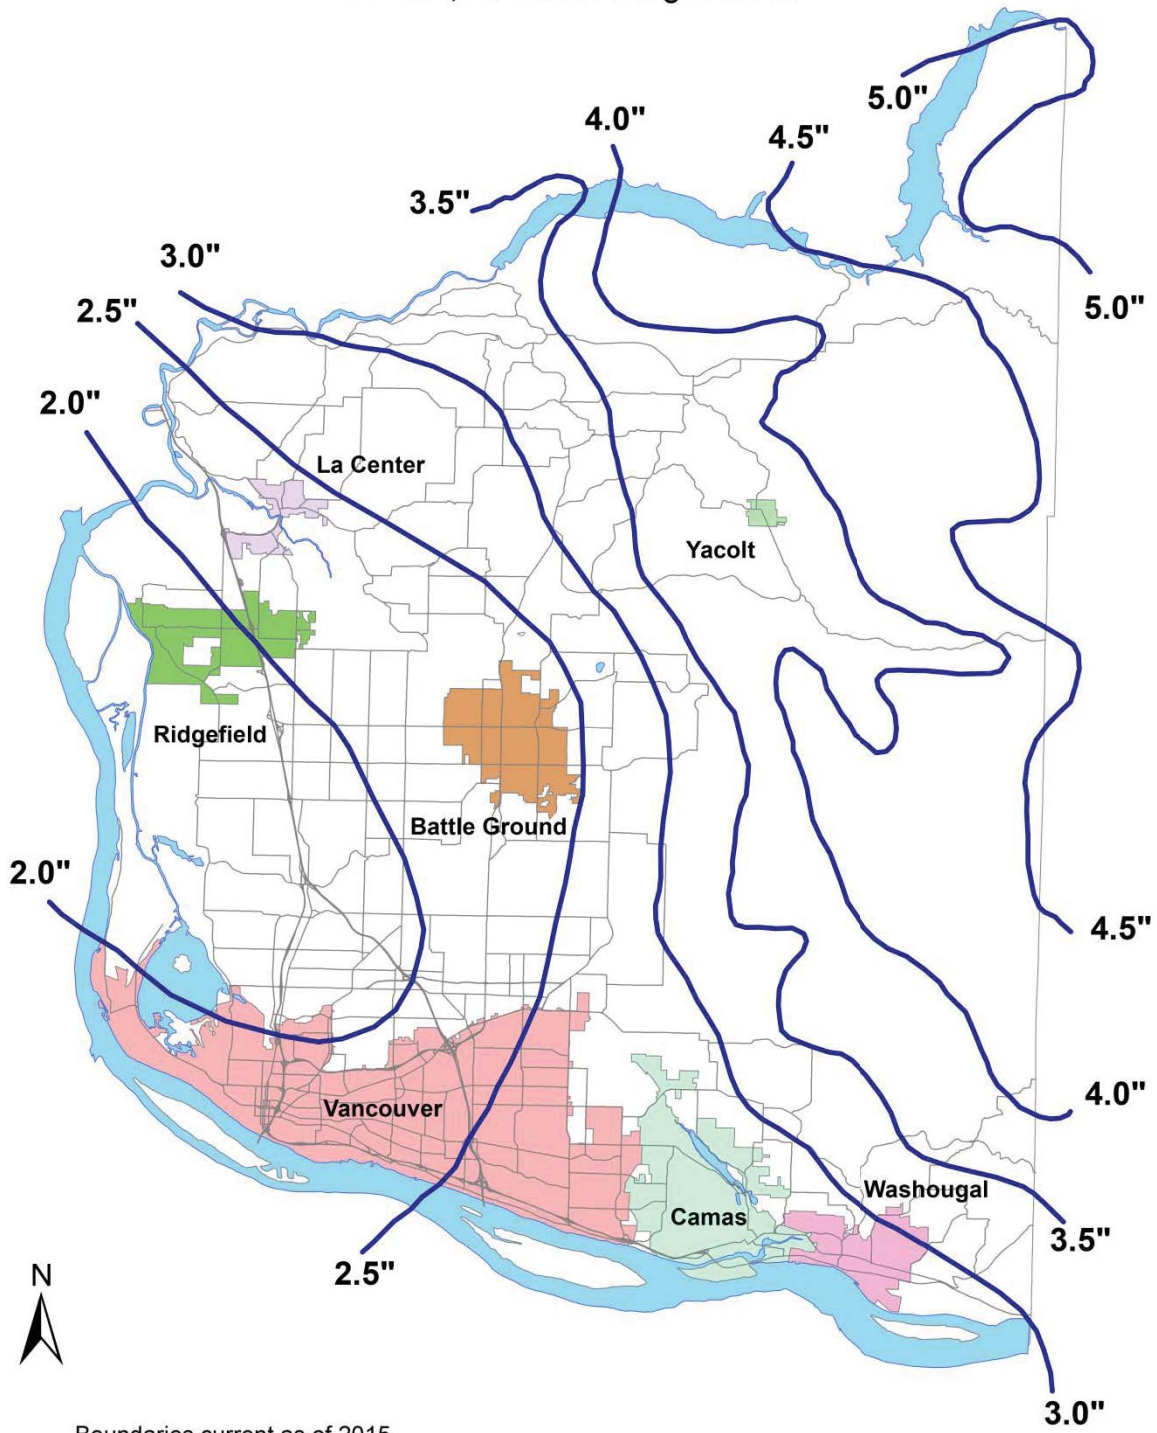

### Isopluvial Map for Clark County 2-Year, 24-Hour Design Storm

Boundaries current as of 2015

# Isopluvial Map for Clark County

### Isopluvial Map for Clark County 25-Year, 24-Hour Design Storm

## 100-Year, 24-Hour Design Storm

Boundaries current as of 2015.