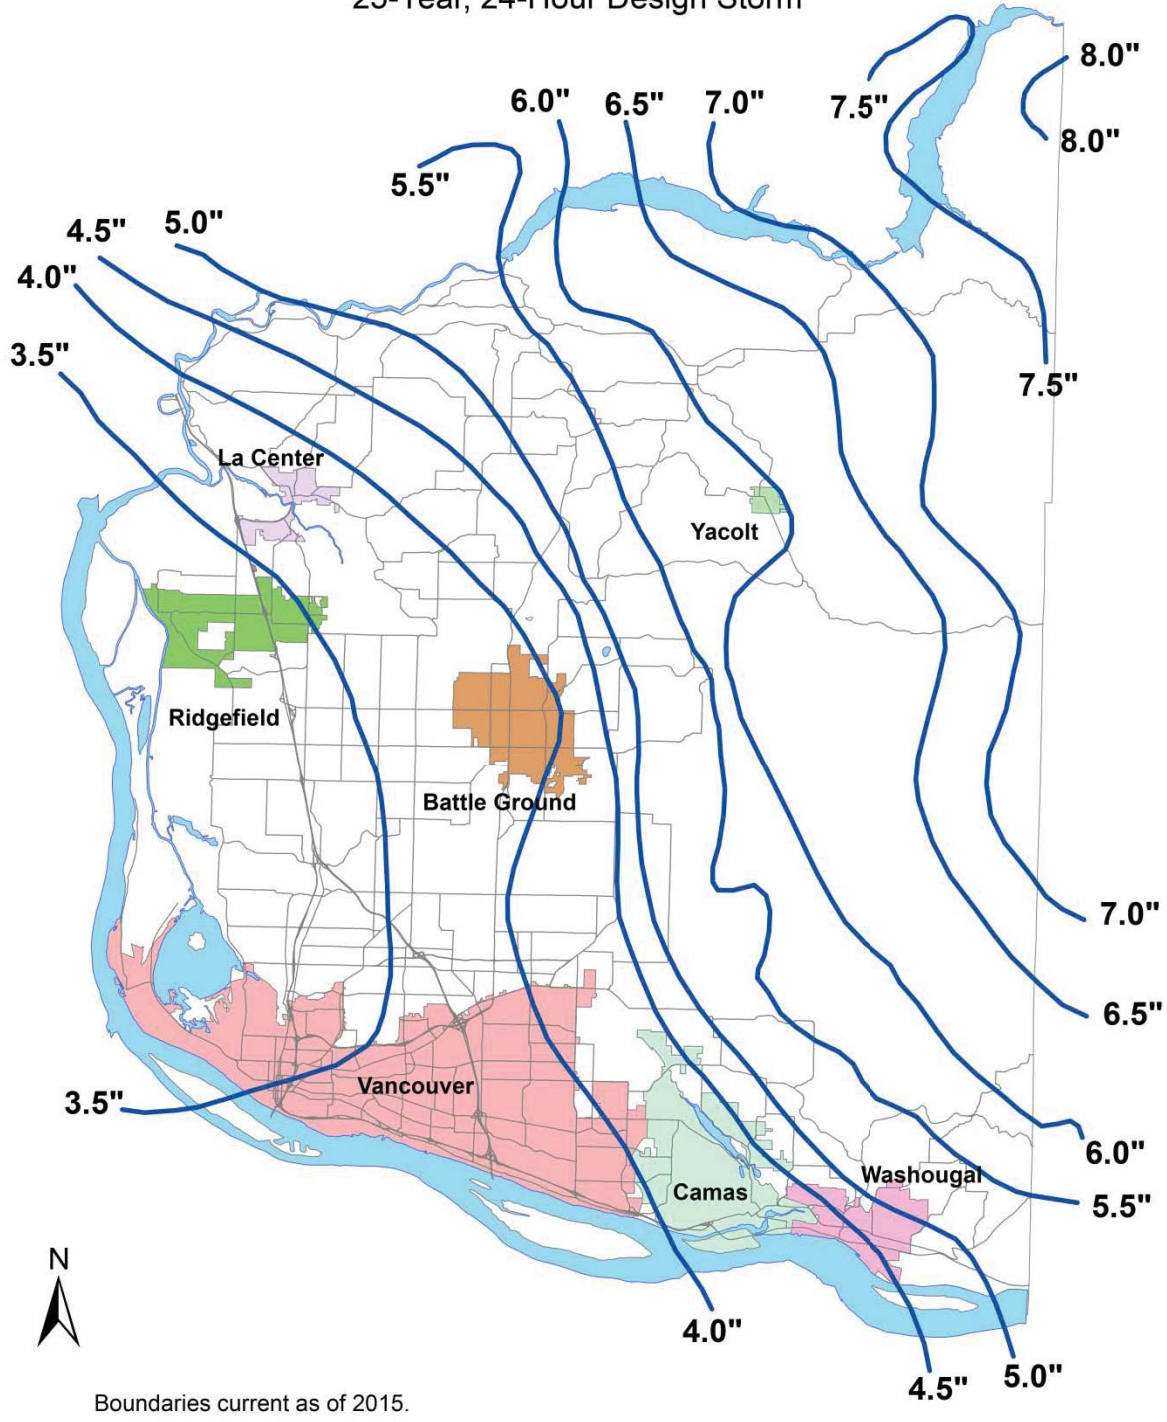

### Isopluvial Map for Clark County 2-Year, 24-Hour Design Storm

Boundaries current as of 2015

# Isopluvial Map for Clark County

### Isopluvial Map for Clark County 25-Year, 24-Hour Design Storm

## 100-Year, 24-Hour Design Storm

Boundaries current as of 2015.