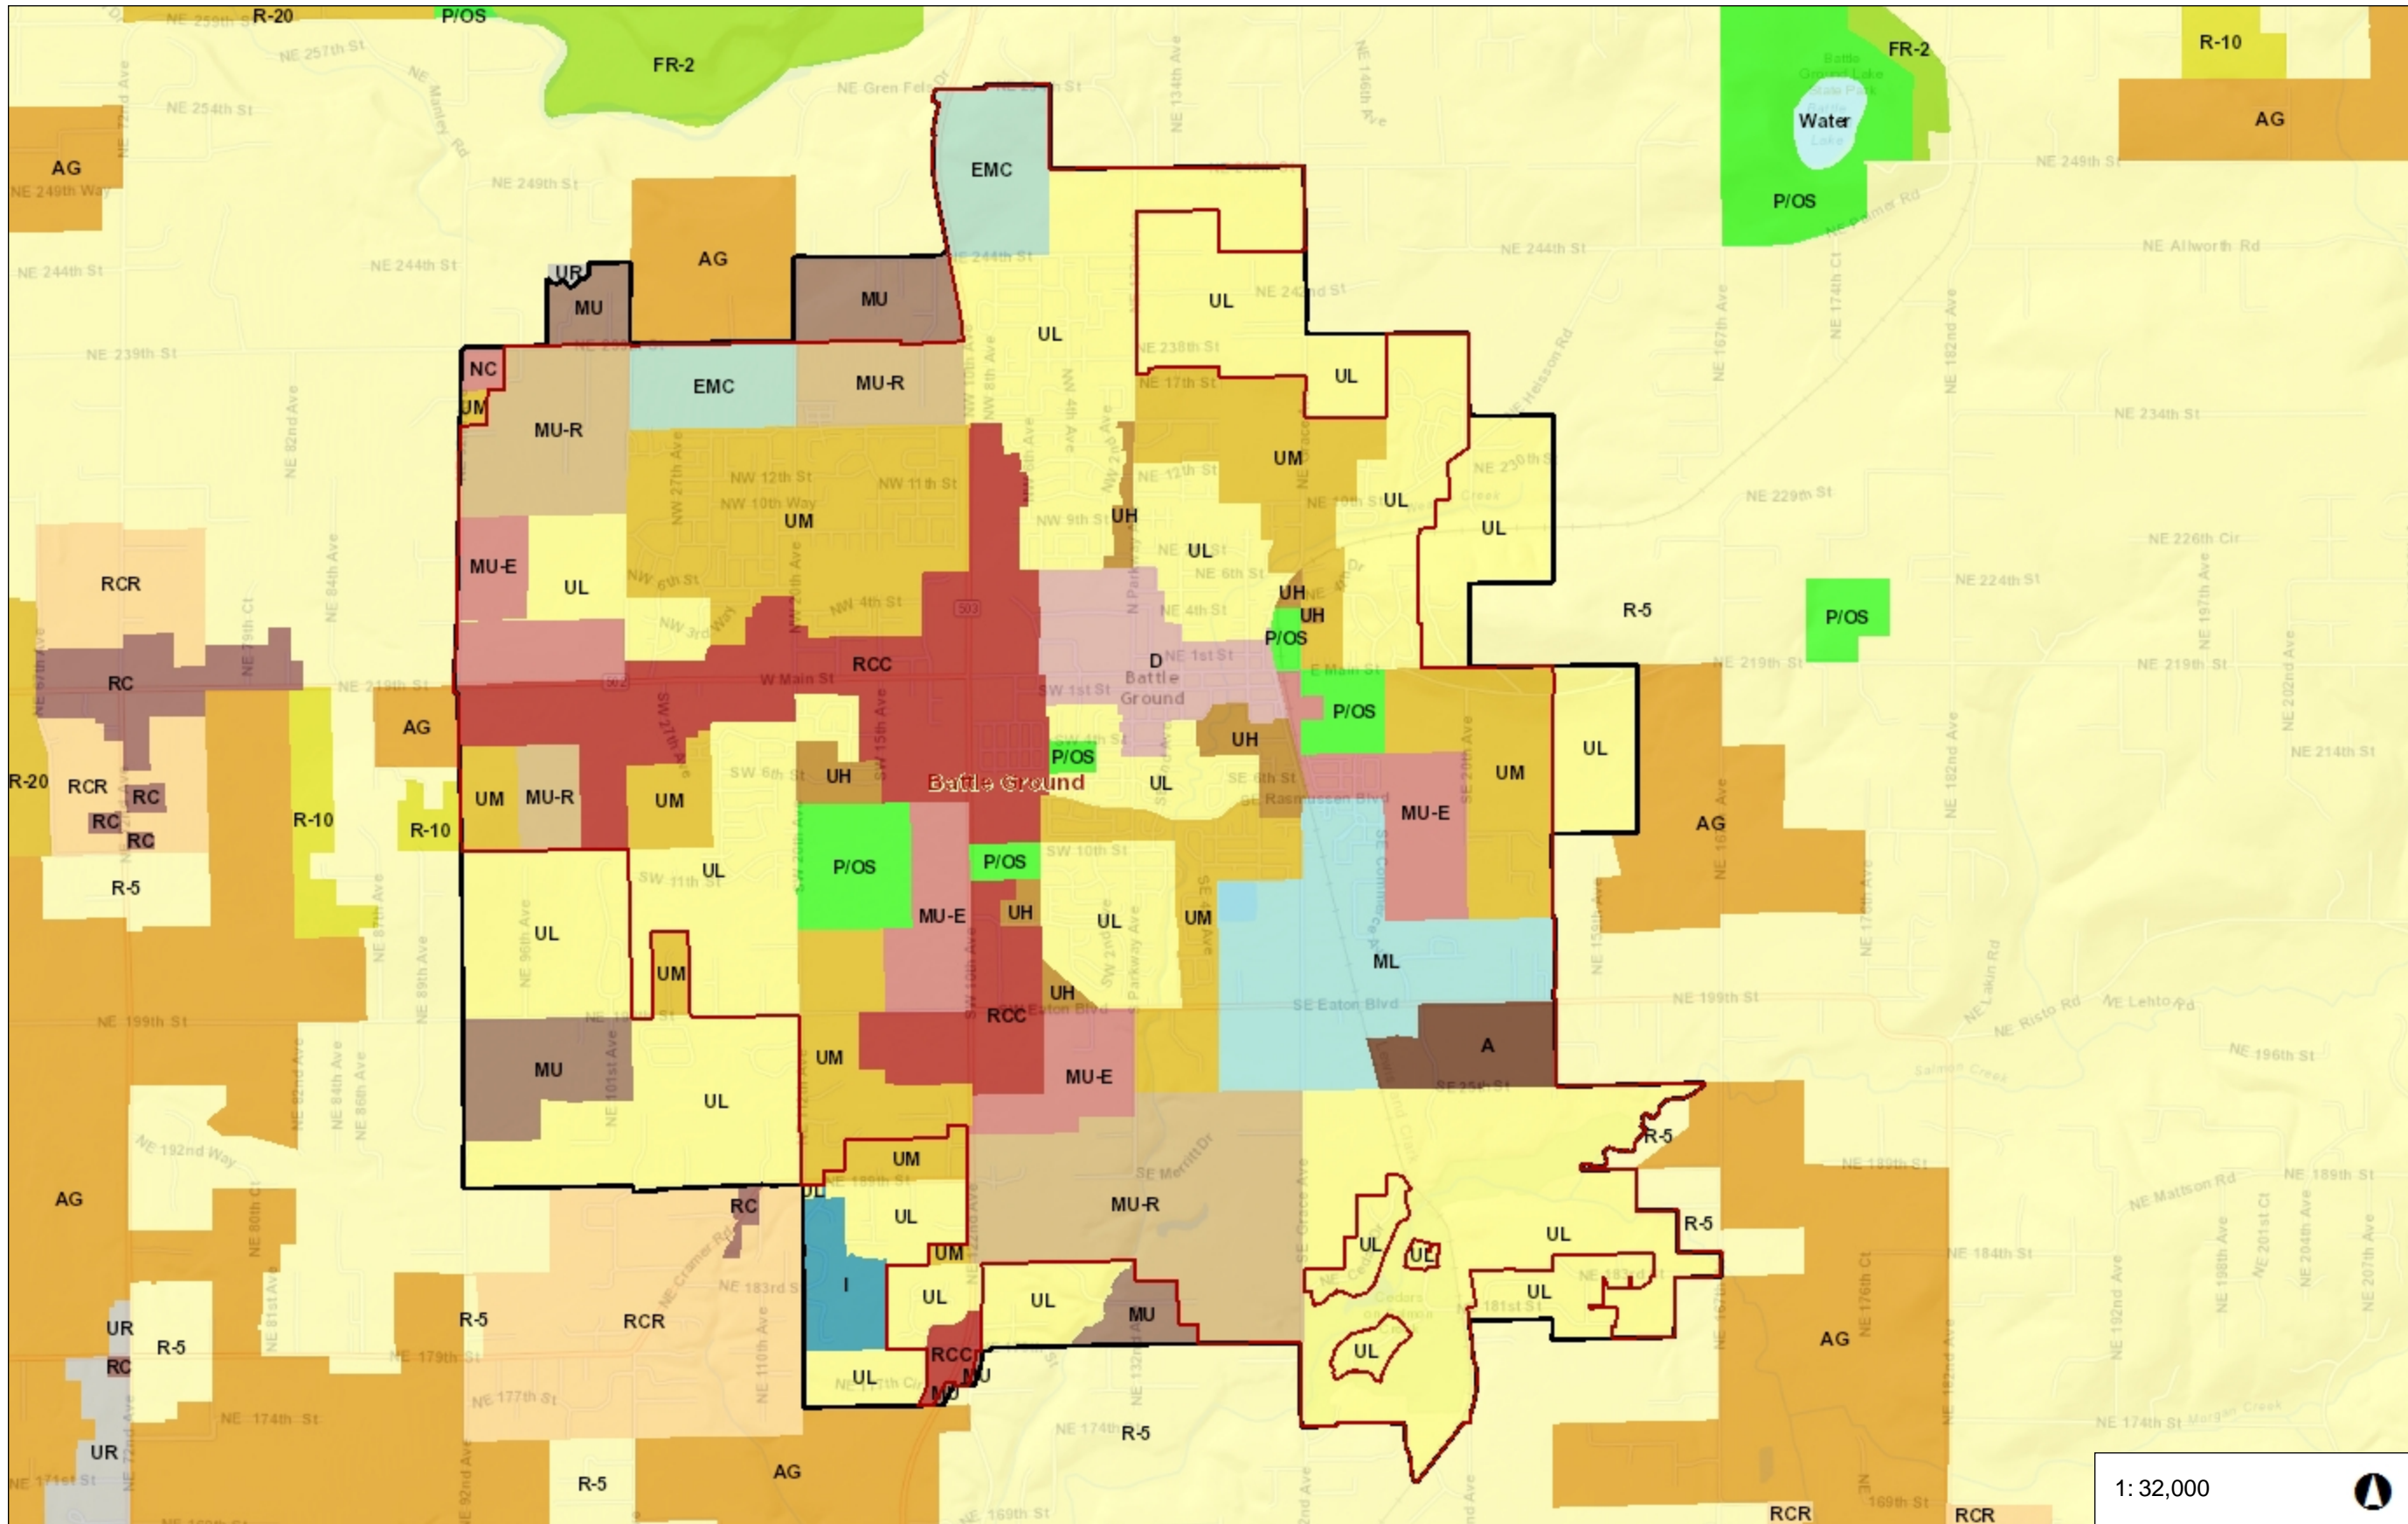

City of Battle Ground Comprehensive Plan Map

- Legend**
- Cities Boundaries
 - Urban Growth Area Boundary
 - Comprehensive Plan**
 - Urban Low Density Residential
 - Urban Medium Density Residential
 - Urban High Density Residential
 - Neighborhood Commercial
 - Community Commercial
 - General Commercial
 - Mixed Use
 - Industrial
 - Heavy Industrial
 - Public Facility
 - Bonneville Power Administration
 - Mixed use - Residential
 - Mixed use - Employment
 - Downtown
 - Regional Center
 - Employment Campus
 - Single-Family_Low
 - Single-Family_Medium
 - Single-Family_High
 - Multi-Family_Low
 - Multi-Family_High
 - Commercial
 - Light industrial/Business park
 - Light Industrial
 - Town Center
 - City Center
 - Office Park/Business Park
 - Park
 - Open space/Green space
 - Rural-5
 - Rural-10
 - Rural-20
 - Rural Center Residential
 - Rural Commercial
 - Rural Industrial

Notes:
SC, 8/26/14

1: 32,000

WGS_1984_Web_Mercator_Auxiliary_Sphere
Clark County, WA. GIS - <http://gis.clark.wa.gov>

This map was generated by Clark County's "MapsOnline" website. Clark County does not warrant the accuracy, reliability or timeliness of any information on this map, and shall not be held liable for losses caused by using this information.

THIS MAP IS NOT TO BE USED FOR NAVIGATION