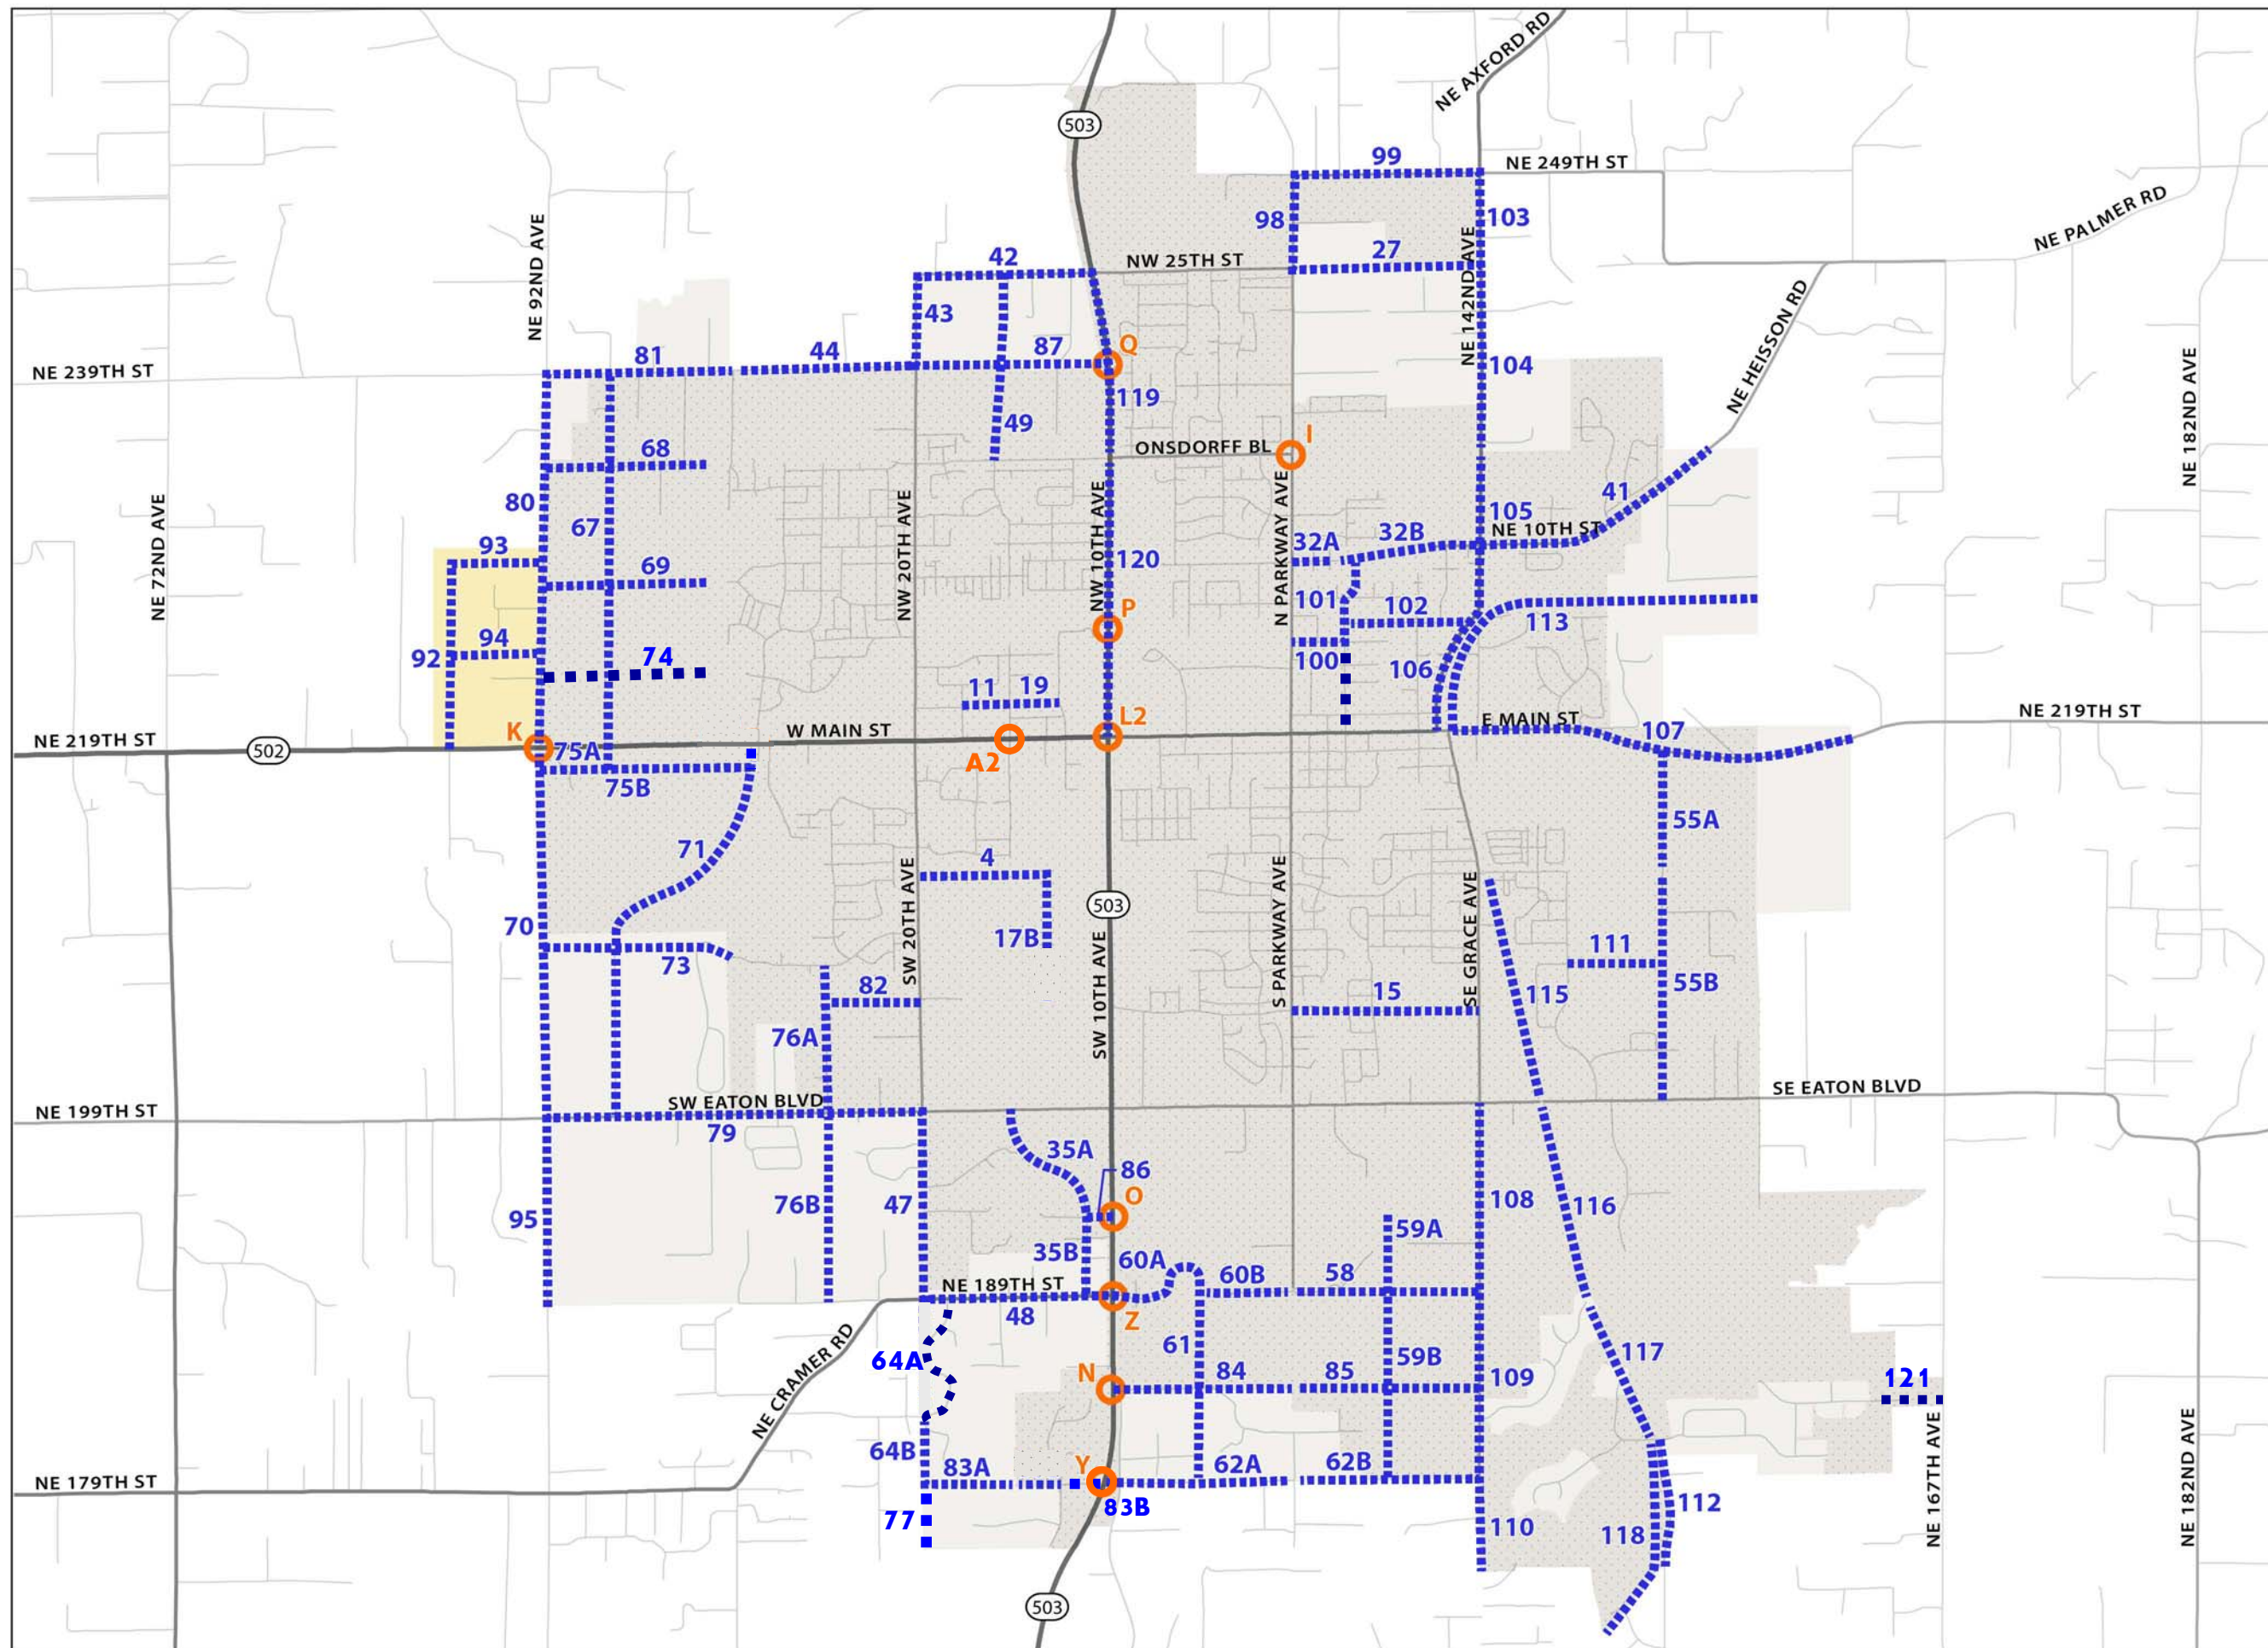

City of Battle Ground

TRANSPORTATION PLAN UPDATE

-  City Limits
-  Urban Growth Boundary (UGB)
-  Proposed UGB Expansion
-  Intersection Improvement
-  Street Improvement or Extension

FIGURE 13
Long-Term
Improvements
(11-20 Years)